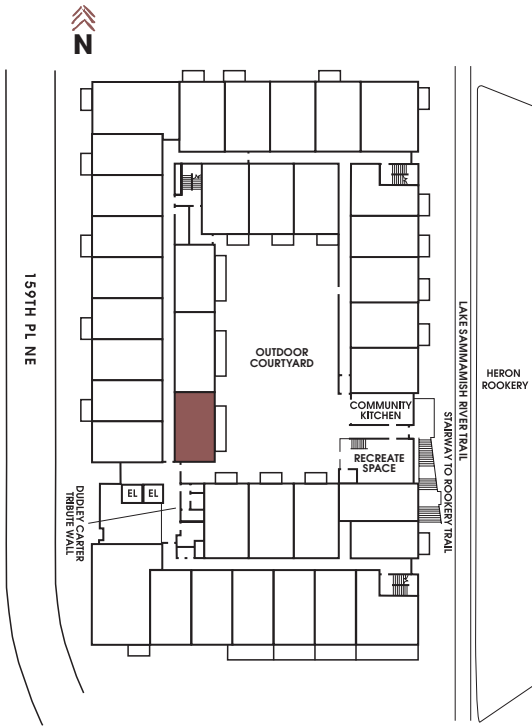

APT #: 202    UNIT TYPE: One Bedroom    SQ FT: 585

Notes

---

---

---

---

---