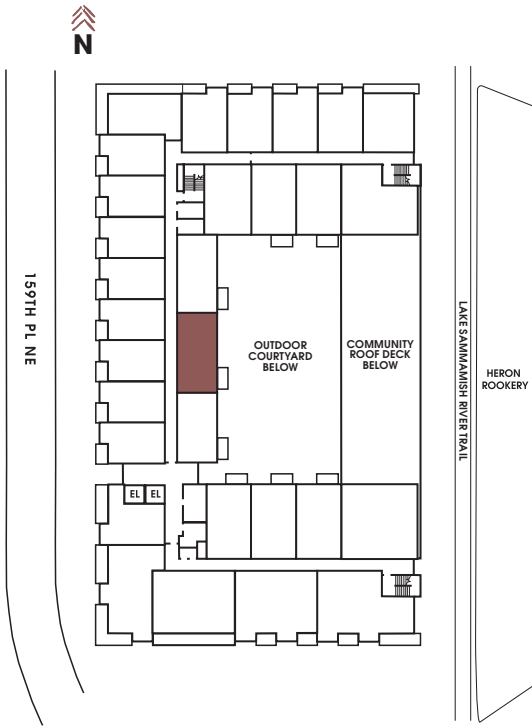

APT #: 604    UNIT TYPE: One Bedroom    SQ FT: 665

Notes

---

---

---

---

---