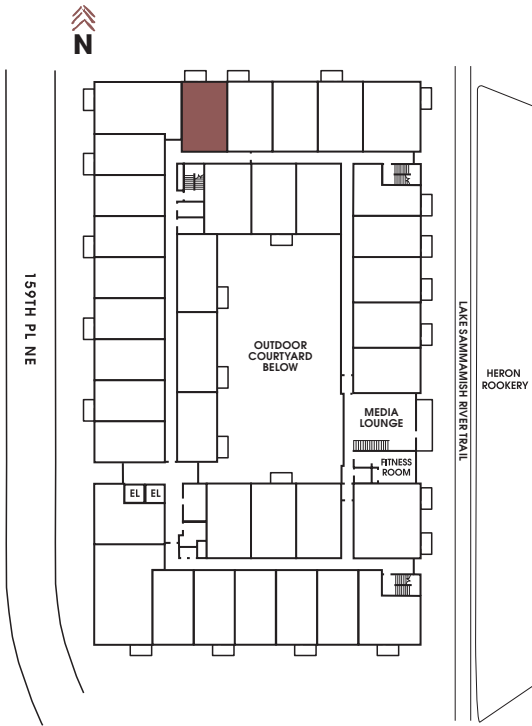

APT #: 319    UNIT TYPE: One Bedroom + Den    SQ FT: 700

Notes

---

---

---

---

---